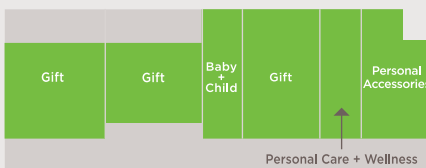

2

LEVEL

1

AISLES 5000-8700

LIFESTYLE

AUGUST 12 - 15

Gift
Baby + Child
Personal Care + Wellness
Personal Accessories